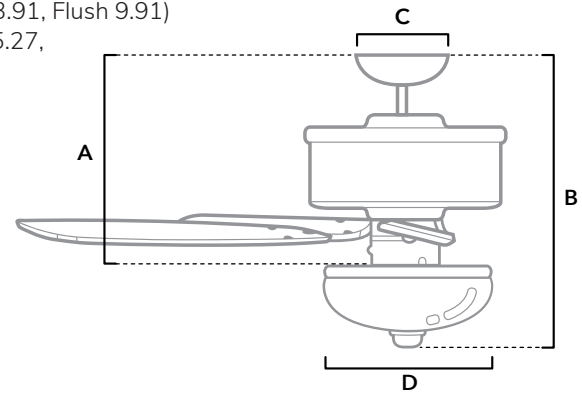

DIMENSIONS

Measured in inches

- A. 10.91 (Angled 43.91, Flush 9.91)
- B. 12.27 (Angled 45.27, Flush 11.27)
- C. 6.49
- D. 10.9

52219 | Brushed Nickel Body with Brazilian Cherry or Harvest Mahogany Blades

ADDITIONAL FINISHES

52217
Snow White Body with Snow White or Light Oak Blades

52218
New Bronze Body with Brazilian Cherry or Harvest Mahogany Blades

FAN SPECIFICATIONS

Motor Type	Reversible	Wire Length	Control Type	Downrod	Location	Blade #	Add'l Sizes
AC	YES	32" (24" Downrod)	Pull Chains	3" Included	Indoor	5	52"